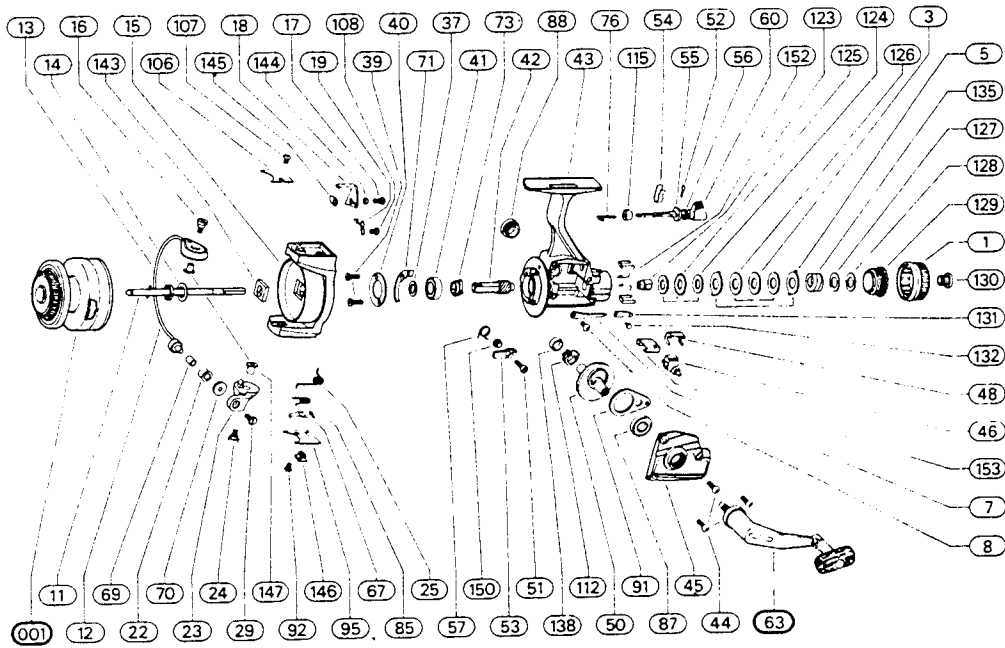

*Shakespeare®*

REF. NO.	PART NO.	DESCRIPTION	REF. NO.	PART NO.	DESCRIPTION
1	79-40-0086-01	Drag Nut	67	79-37-0084-01	Bail Fold Lever
3	79-72-0261-01	Metal Washer	69	79-63-0001-01	Line Roller Sleeve
5	79-72-0260-01	Eared Washer	70	79-21-0011-01	Line Roller Cup
7	79-67-0159-01	Click Spring	71	79-08-0018-01	Bail Brake
8	79-58-0275-01	Click Screw	73	79-50-0037-01	Ratchet
11	79-60-0072-01	Main Shaft	76	79-02-0030-01	Throwout Arm
12	79-03-0051-01	Bail Wire	85	79-67-0156-01	Release Button Spring
13	79-40-0053-01	Pickup Nut	87	79-04-0002-01	Ball Bearing
14	79-72-0367-01	Pickup Washer	88	79-12-0008-01	Crank Cap
15	41/40-15	Pickup Housing	91	79-37-0076-01	Level Wind Lever
16	79-58-0269-01	Bail Screw	92	79-58-0279-01	Plate Screw
17	79-58-0267-01	Trip Lever Screw	95	79-47-0199-01	Bail Spring Plate
18	79-37-0081-01	Trip Lever	106	79-47-0200-01	Trip Lever Plate
19	79-67-0196-01	Trip Lever Spring	107	79-58-0274-01	Plate Screw
22	79-57-0001-01	Line Roller	108	79-58-0278-01	Trip Spring Screw
23	79-07-0044-01	Bail Bracket	112	79-11-0036-01	Silent N/R Cam
24	79-58-0272-01	Bail Bracket Screw	115	79-02-0028-01	Silent A/R Cam
25	79-67-0162-01	Bail Spring	123	79-61-0003-01	Drag Shaft
29	79-58-0484-01	Roller Screw	124	79-72-0257-01	Vinyl Washer
37	79-72-0364-01	Metal Washer	125	79-72-0258-01	Latch Washer
39	79-58-0277-01	Retainer Screw	126	79-72-0259-01	Rulon Washer
40	79-53-0048-01	Bearing Retainer	127	79-72-0262-01	Metal Washer
41	79-04-0027-01	Ball Bearing	128	79-72-0256-01	Nylon Washer
42	79-46-0065-01	Pinion	129	79-50-0031-01	Drag Ratchet
43	41/40-43	Frame Assembly	130	79-58-0166-01	Drag Nut Screw
44	79-58-0273-01	Cover Screw	131	79-37-0085-01	Lever
45	41/40-45	Cover Plate	132	79-45-0021-01	Lever Pin
46	79-75-0049-01	Level Wind Yoke	135	79-67-0098-01	Drag Spring
48	79-15-0025-01	Retainer Clip	138	79-65-0008-01	N/R Cam Spacer
50	79-28-0100-01	Drive Gear	143	79-72-0360-01	P/U Washer
51	79-58-0276-01	N/R Pawl Screw	144	79-09-0011-01	Trip Lever Bushin
52	79-15-0022-01	Retainer Clip	145	79-65-0007-01	Trip Lever Spacer
53	79-43-0086-01	N/R Pawl	146	79-10-0046-01	Bail Fold Button
54	79-67-0164-01	A/R Cam Spring	147	79-63-0026-01	Threaded Sleeve
55	79-11-0034-01	A/R Cam	150	79-65-0005-01	N/R Pawl Spacer
56	79-72-0366-01	A/R Cam Washer	152	79-49-0001-01	Housing Protector
57	79-67-0154-01	N/R Pawl Spring	153	79-15-0021-01	Level Wind Ret. Cl.
60	79-60-0068-01	A/R Shaft	001	41/40-001	Spool Assembly
63	41/40-63	Crank Assembly			